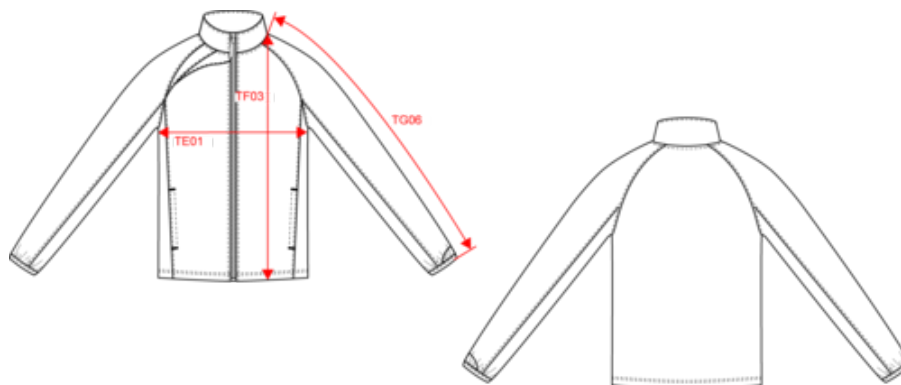

PROACT.[®]

PA306

Unisex tracksuit top

- 100% polyester knit: incredibly resistant
- 2 side pockets

100% polyester tricot. Full length front zip. Contrast panels. 2 side pockets. Elasticated cuffs.

More information

Dimensions (cm)

Measurements in cm	XS	S	M	L	XL	XXL	3XL	4XL
TE01 - 1/2 chest width at 1.5cm below armhole	52.00	55.00	58.00	61.00	64.00	67.00	70.00	73.00
TF03 - Front total height from HSP	69.00	71.00	73.00	75.00	77.00	79.00	81.00	83.00
TG06 - Raglan long sleeve length (binding included)	79.25	81.00	82.75	84.50	86.25	88.00	89.75	91.50