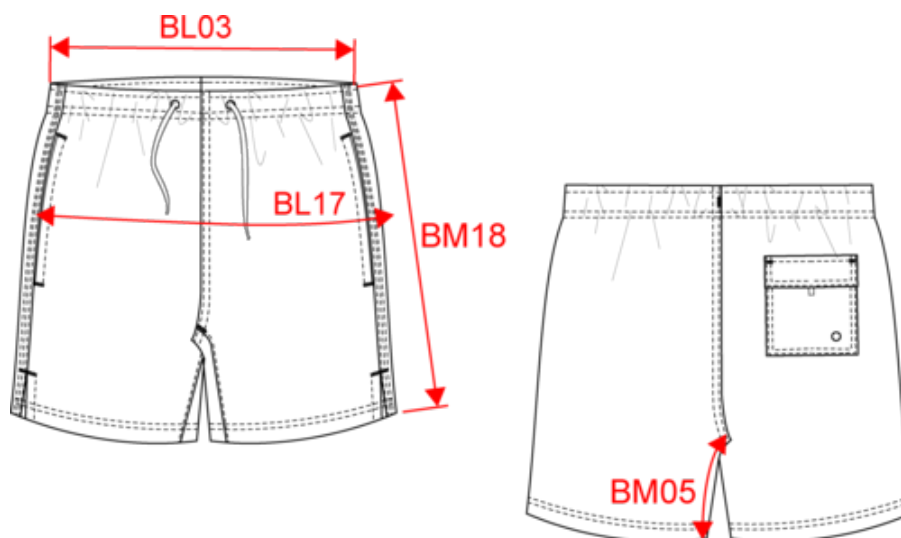

PROACT.®

PA168

Swim shorts

- Light fabric.
- Trendy style.
- 2 side pockets and 1 back pocket

Outer: 100% polyamide - 105 gsm. 100% polyester integrated mesh knit briefs - 65 gsm. Polyester/cotton waist lining - 80 gsm. Light fabric. Trendy style. 2 side pockets and 1 back pocket with eyelet, flap and tear release fastening. Decorative inner elasticated waistband with drawstring. Average weight size L : 174g.

More information

Logistic

Country of origin

Customs code

Dimensions (cm)

Measurements in cm	XS	S	M	L	XL	XXL	3XL
BL03 - 1/2 elasticated waist width relaxed (front over back)	31.00	33.00	36.00	39.00	42.00	45.00	47.00
BL17 - 1/2 hip width (measured parallel to waistband)	48.00	51.00	54.00	57.00	60.00	63.00	66.00
BM05 - Inseam length	11.25	12.00	12.75	13.50	14.25	15.00	15.75
BM18 - Side length (waistband included)	36.20	37.70	39.20	40.70	42.20	43.70	45.20

Sporty Navy

RVB : 34,51,72
Pantone C : 7546C
Pantone TCX : 19-4024TCX

Logistic

1

25

Sizes	Width (cm)	Height (cm)	Length (cm)	Net weight (kg)	Gross weight (kg)	Pieces/Box	Pieces/Bundle
XS	40.00000	16.00000	60.00000	3.20000	4.30000	25	1
S	40.00000	16.00000	60.00000	3.40000	4.60000	25	1
M	40.00000	16.00000	60.00000	3.70000	4.90000	25	1
L	40.00000	16.00000	60.00000	3.90000	5.10000	25	1
XL	40.00000	16.00000	60.00000	4.00000	5.30000	25	1
XXL	40.00000	16.00000	60.00000	4.30000	5.50000	25	1
3XL	40.00000	16.00000	60.00000	4.50000	5.70000	25	1