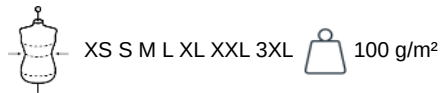

PROACT.®

PA154

Sports shorts

- Quick drying.
- 2 side pockets.
- Elasticated waistband with drawstring for a better fit.

100% polyester. Quick-drying fabric. 2 side pockets. Elasticated waist with drawcord. Built-in mesh underwear. Matching trim on sides. Average weight size L : 176g.

More information

Logistic

Country of origin

Customs code

Dimensions (cm)

| Measurements in cm | XS | S | M | L | XL | XXL | 3XL |
|--|-------|-------|-------|-------|-------|-------|-------|
| BL03 - 1/2 elasticated waist width relaxed (front over back) | 31.00 | 33.00 | 36.00 | 39.00 | 42.00 | 45.00 | 47.00 |
| BL17 - 1/2 hip width (measured parallel to waistband) | 47.00 | 50.00 | 53.00 | 56.00 | 59.00 | 62.00 | 65.00 |
| BM18 - Side length (waistband included) | 45.50 | 46.50 | 47.50 | 48.50 | 49.50 | 50.50 | 51.50 |

White
RVB : 236,236,252
Pantone C : White
Pantone TCX : 11-0601TCX

Logistic

5

25

| Sizes | Width (cm) | Height (cm) | Length (cm) | Net weight (kg) | Gross weight (kg) | Pieces/Box | Pieces/Bundle |
|-------|------------|-------------|-------------|-----------------|-------------------|------------|---------------|
| XS | 40.00000 | 17.00000 | 60.00000 | 3.30000 | 4.50000 | 25 | 1 |
| S | 40.00000 | 17.00000 | 60.00000 | 3.50000 | 4.70000 | 25 | 1 |
| M | 40.00000 | 17.00000 | 60.00000 | 3.80000 | 5.00000 | 25 | 1 |
| L | 40.00000 | 17.00000 | 60.00000 | 4.00000 | 5.20000 | 25 | 1 |
| XL | 40.00000 | 17.00000 | 60.00000 | 4.20000 | 5.40000 | 25 | 1 |
| XXL | 40.00000 | 17.00000 | 60.00000 | 4.40000 | 5.60000 | 25 | 1 |
| 3XL | 40.00000 | 17.00000 | 60.00000 | 4.60000 | 5.80000 | 25 | 1 |