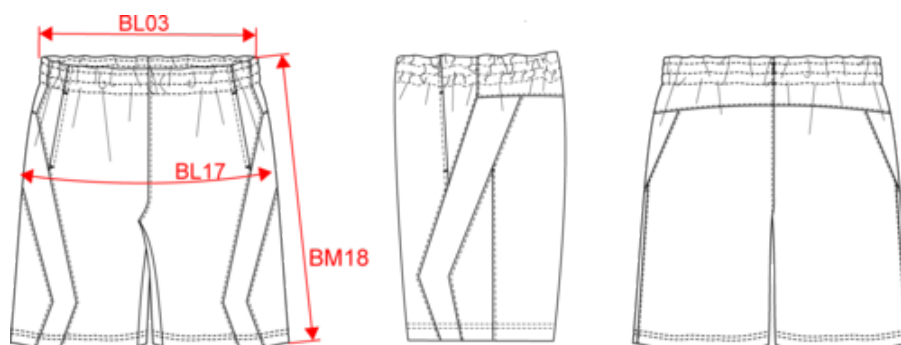

PROACT.®

PA154

Sports shorts

- Quick drying.
- 2 side pockets.
- Elasticated waistband with drawstring for a better fit.

100% polyester. Quick-drying fabric. 2 side pockets. Elasticated waist with drawcord. Built-in mesh underwear. Matching trim on sides. Average weight size L : 176g.

More information

Logistic

Country of origin

Customs code

Dimensions (cm)

| Measurements in cm | XS | S | M | L | XL | XXL | 3XL |
|--|-------|-------|-------|-------|-------|-------|-------|
| BL03 - 1/2 elasticated waist width relaxed (front over back) | 31.00 | 33.00 | 36.00 | 39.00 | 42.00 | 45.00 | 47.00 |
| BL17 - 1/2 hip width (measured parallel to waistband) | 47.00 | 50.00 | 53.00 | 56.00 | 59.00 | 62.00 | 65.00 |
| BM18 - Side length (waistband included) | 45.50 | 46.50 | 47.50 | 48.50 | 49.50 | 50.50 | 51.50 |

White
RVB : 236,236,252
Pantone C : White
Pantone TCX : 11-0601TCX

Logistic

5

25

| Sizes | Width (cm) | Height (cm) | Length (cm) | Net weight (kg) | Gross weight (kg) | Pieces/Box | Pieces/Bundle |
|-------|------------|-------------|-------------|-----------------|-------------------|------------|---------------|
| XS | 40.00000 | 17.00000 | 60.00000 | 3.30000 | 4.50000 | 25 | 1 |
| S | 40.00000 | 17.00000 | 60.00000 | 3.50000 | 4.70000 | 25 | 1 |
| M | 40.00000 | 17.00000 | 60.00000 | 3.80000 | 5.00000 | 25 | 1 |
| L | 40.00000 | 17.00000 | 60.00000 | 4.00000 | 5.20000 | 25 | 1 |
| XL | 40.00000 | 17.00000 | 60.00000 | 4.20000 | 5.40000 | 25 | 1 |
| XXL | 40.00000 | 17.00000 | 60.00000 | 4.40000 | 5.60000 | 25 | 1 |
| 3XL | 40.00000 | 17.00000 | 60.00000 | 4.60000 | 5.80000 | 25 | 1 |