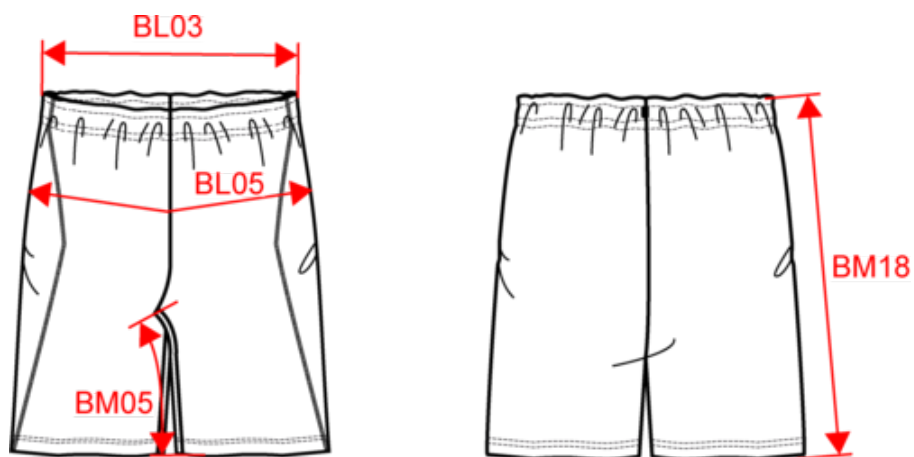

PROACT.®

PA103

Kids' sports shorts

- 100% polyester: incredibly resistant and helps release sweat.
- Elasticated waistband with drawstring for a better fit

100% polyester. lightweight fabric. Elasticated waist with drawcord. Contrast stitch details. Twin needle finishing at the hem.

More information

Logistic

1

25

Country of origin

BD - Bangladesh
CN - China

Customs code

61046300

Also available in version

PA101

Dimensions (cm)

Measurements in cm	6/8 ans	8/10 ans	10/12 ans	12/14 ans
BL03 - 1/2 elasticated waist width relaxed (front over back)	28.00	29.00	30.00	31.00
BL17 - 1/2 hip width (measured parallel to waistband)	37.80	39.80	41.80	44.00
BM05 - Inseam length	10.80	13.80	16.80	19.80
BM18 - Side length (waistband included)	32.80	36.75	40.60	44.60

White

RVB : 236,236,252
Pantone C : White
Pantone TCX : 11-0601TCX

Logistic

1

25

Sizes	Width (cm)	Height (cm)	Length (cm)	Net weight (kg)	Gross weight (kg)	Pieces/Box	Pieces/Bundle
6/8 ans	0.00	0.00	0.00	0.00000	0.00000	25	0
8/10 ans	0.00	0.00	0.00	0.00000	0.00000	25	0
10/12 ans	0.00	0.00	0.00	0.00000	0.00000	25	0
12/14 ans	40.00	13.00	60.00	2.80000	4.20000	25	1