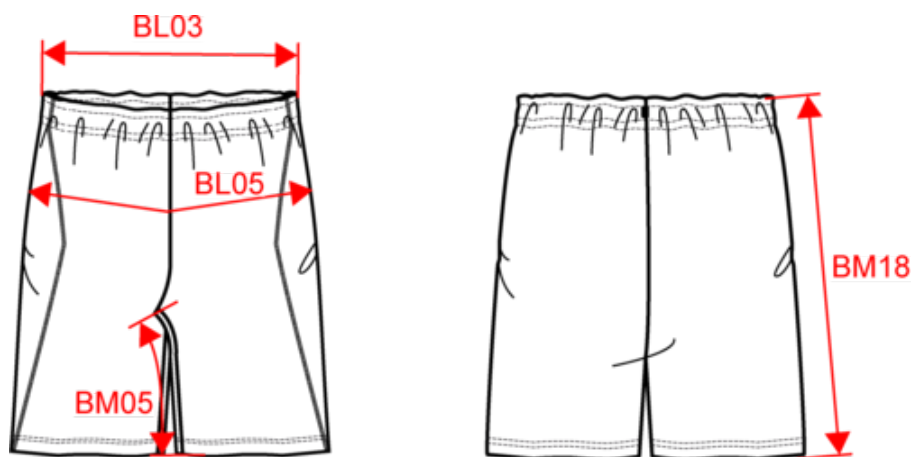

## Dimensions (cm)

Measurements in cm	XS	S	M	L	XL	XXL	3XL
BL03 - 1/2 elasticated waist width relaxed (front over back)	33.00	35.00	37.00	39.00	42.00	45.00	48.00
BL17 - 1/2 hip width (measured parallel to waistband)	46.00	49.00	52.00	55.00	58.00	61.00	64.00
BM05 - Inseam length	21.90	22.20	22.50	22.80	23.10	23.40	23.70
BM18 - Side length (waistband included)	47.30	48.30	49.30	50.30	51.30	52.30	53.30