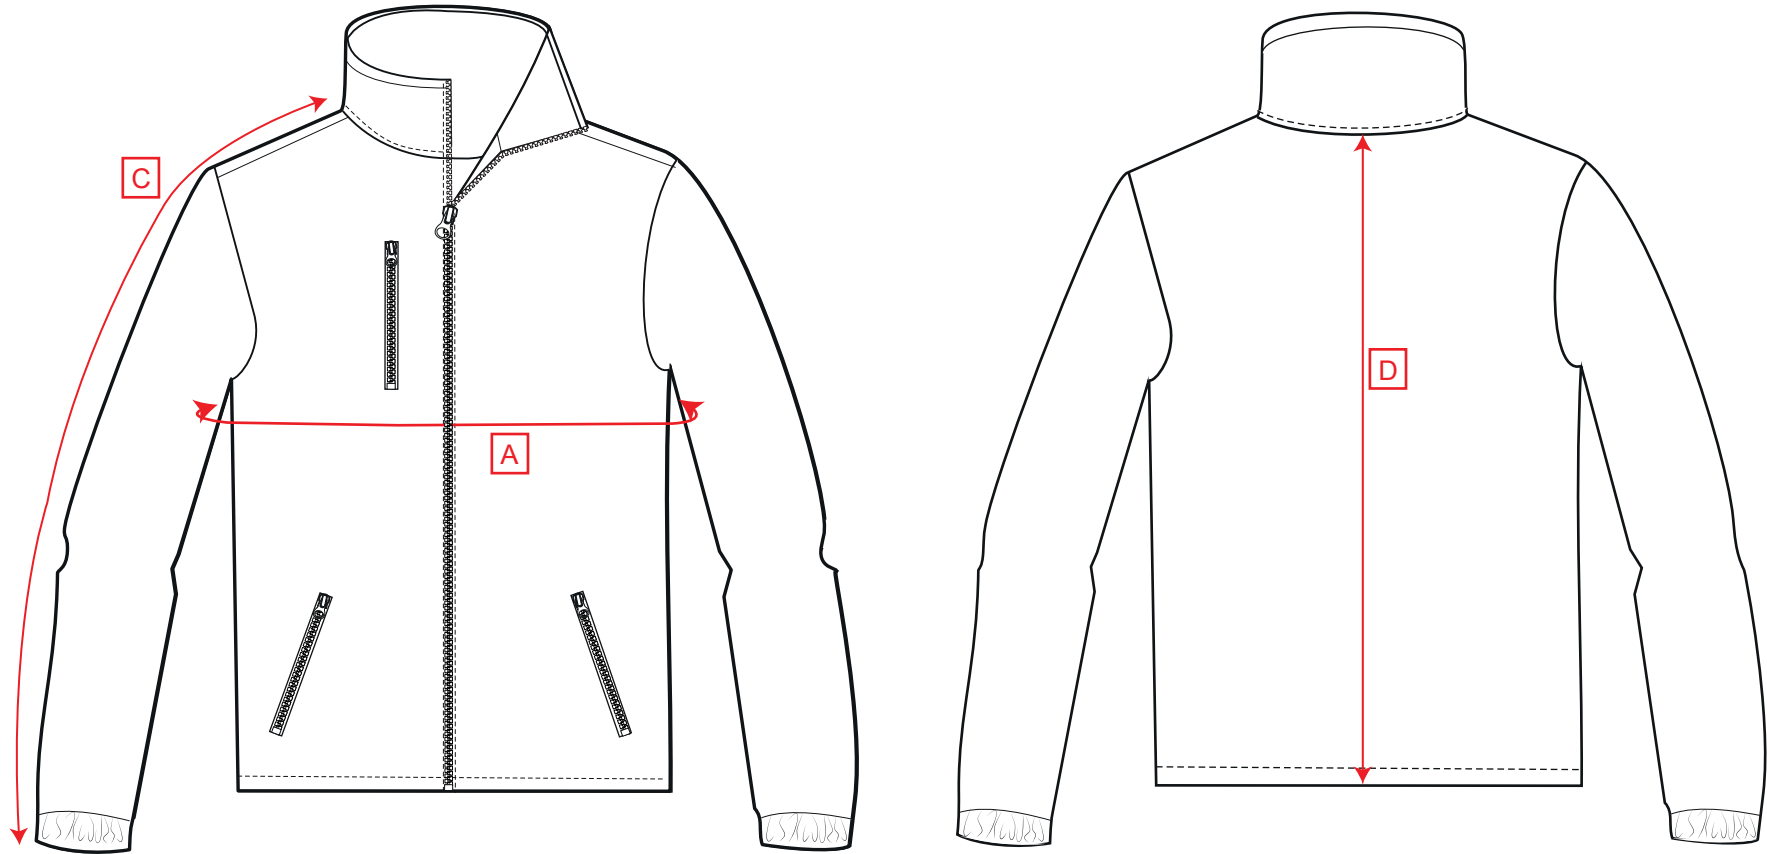

STYLE NO: F401	DESCRIPTION: City Fleece
----------------	--------------------------

The Measurements Plus Tolerance only								
	Code	XS	S	M	L	XL	2XL	3XL
To Fit Chest		80-88	92-96	100-104	108-112	116-124	128-132	136-140
Chest	A	98	106	114	122	130	138	146
Collar to Cuff	C	79	80	81	82	83	84	85
Nape to Hem	D	72	72	74	74	76	76	76