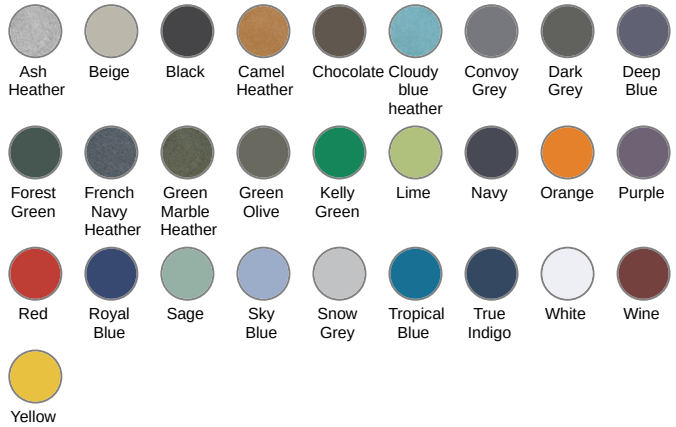

KARIBAN

K912

Enzo > Zip neck microfleece jacket

- Hard-wearing and easy-care.
- Thickness: heat retention.
- Anti-pilling treatment: maintains its smooth and soft appearance over time.

100% polyester microfleece with anti pill finish. Zip neck. Side pockets.

More information

Logistic

Country of origin

Customs code