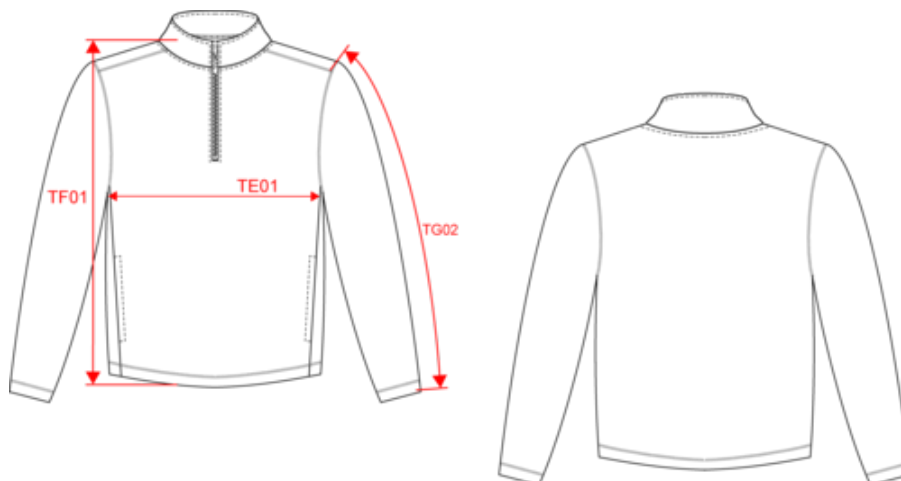

KARIBAN

K912

Enzo > Zip neck microfleece jacket

- Hard-wearing and easy-care.
- Thickness: heat retention.
- Anti-pilling treatment: maintains its smooth and soft appearance over time.

100% polyester microfleece with anti pill finish. Zip neck. Side pockets.

More information

Logistic

Country of origin

Customs code

KARIBAN

K912

Enzo > Zip neck microfleece jacket

Dimensions (cm)

Measurements in cm	XS	S	M	L	XL	XXL	3XL	4XL	5XL
TE01 - 1/2 chest width at 1.5cm below armhole	50.00	53.00	56.00	59.00	62.00	65.00	68.00	71.00	74.00
TF01 - Total height from HSP	67.25	69.25	71.25	73.25	75.25	77.25	79.25	81.25	83.25
TG02 - Long sleeve length	63.00	64.50	66.00	67.50	69.00	70.50	72.00	73.50	75.00