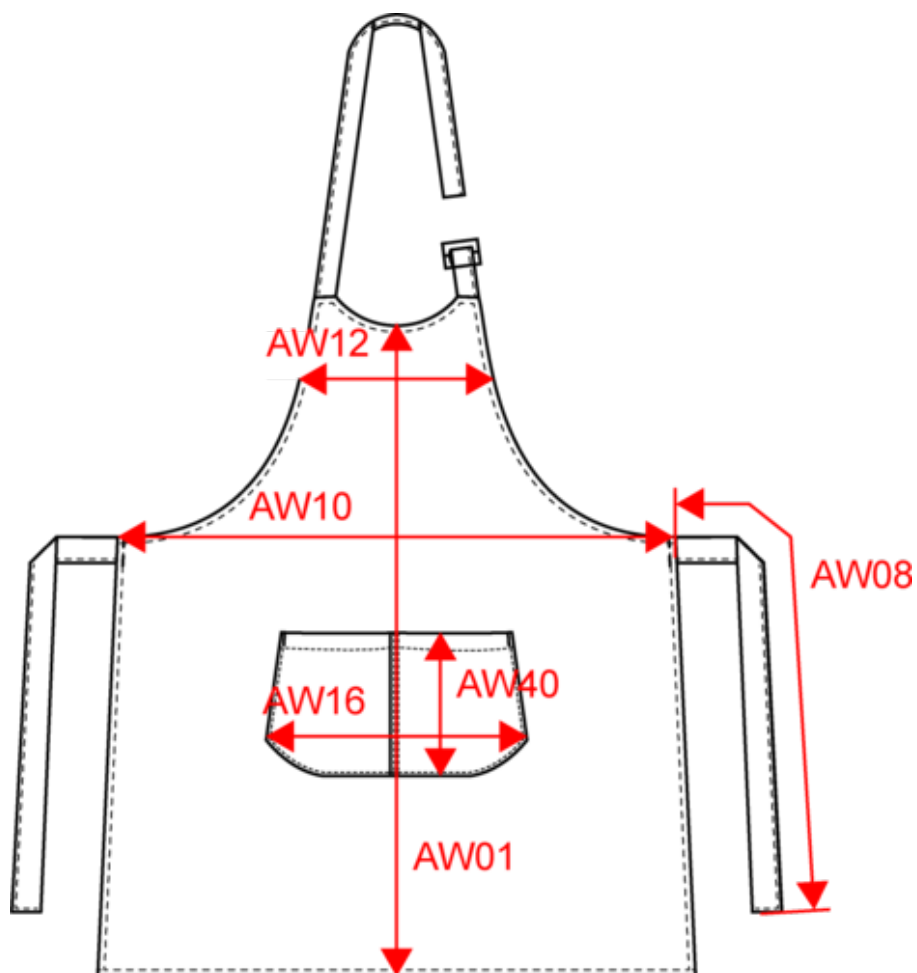

# KARIBAN

K889

Kids apron

Dimensions (cm)

Measurements in cm	One Size
AW01 - Middle front height	60.00
AW08 - Apron waist strap length	60.00
AW10 - Apron waist width	44.00
AW12 - Apron chest width at 19cm from front middle	24.00
AW16 - Pocket bottom width	24.00
AW17 - Pocket height at highest point	13.00