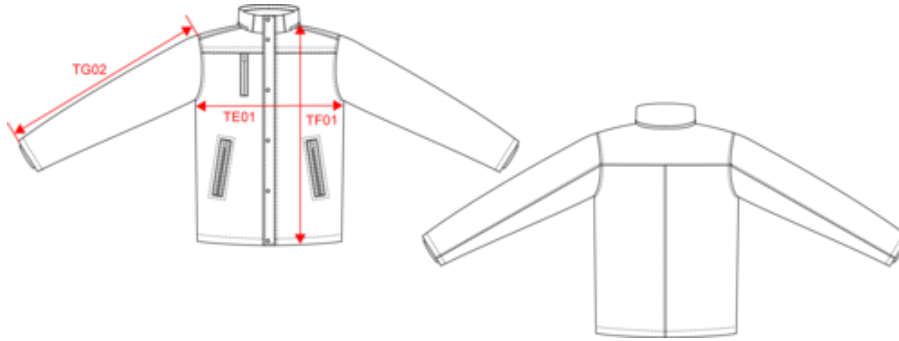

## Dimensions (cm)

| Measurements in cm                            | S     | M     | L     | XL    | XXL   | 3XL   | 4XL   |
|---|-------|-------|-------|-------|-------|-------|-------|
| TE01 - 1/2 chest width at 1.5cm below armhole | 58.00 | 61.00 | 64.00 | 67.00 | 70.00 | 74.00 | 76.00 |
| TF01 - Total height from HSP                  | 84.00 | 86.00 | 88.00 | 90.00 | 92.00 | 94.75 | 96.75 |
| TG02 - Long sleeve length                     | 67.00 | 69.00 | 71.00 | 73.00 | 75.00 | 77.75 | 79.75 |