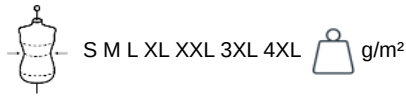

KARIBAN

K609

City blouson jacket

- Mixes an American bomber style with a structured teddy.
- Casual city look, perfect for everyday.
- Two-tone fashion detail at the neck.

100% polyamide Taslan ottoman. 100% polyester mesh lining. Matt and hard-wearing fabric. 2 zipped pockets at the front. 1 zipped pocket at the chest. 1 inner pocket. Ribbed inner collar with contrasting stripes. Mesh lining. Plain ribbed hem. Ribbed cuffs with contrasting stripes. Zip access for decoration. Average weight size L : 626g.

More information

Logistic

Country of origin

Customs code