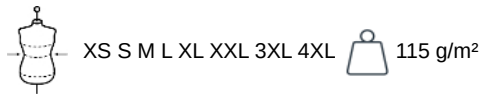

KARIBAN

K540

Ladies' short-sleeved non-iron shirt

- Sleek, refined style.
- Non-iron, easy-care fabric.
- Made from cotton micro twill: durability and comfort.

100% cotton micro twill. Non-iron fabric. Soft collar. Matching buttons. Felled seams. 1 spare button. Shaped hem.

More information

Logistic

Country of origin

BD - Bangladesh

Customs code

62063000

Also available in version

K539