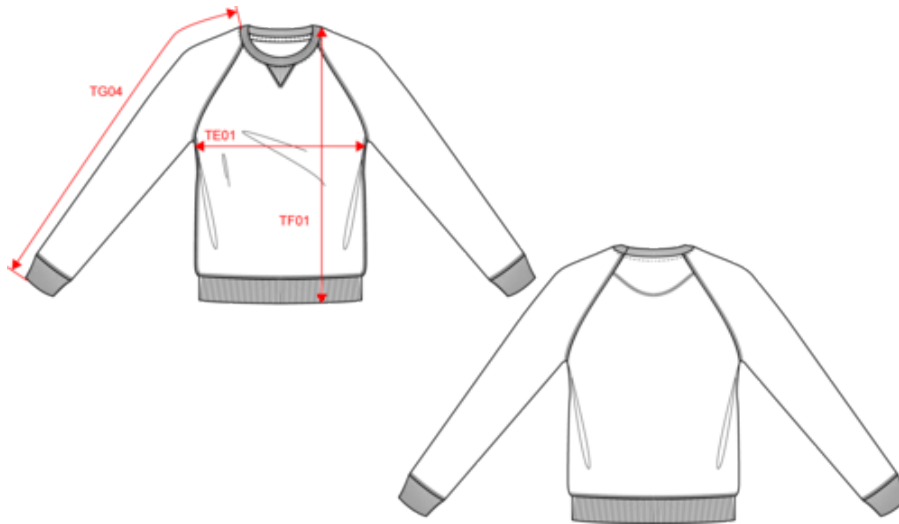

Colors Clay, Snow Grey, Sage and Lemon Yellow : 80% cotton / 20% polyester. Made from 80% organic cotton and 20% recycled polyester. Colors Black, French Navy Heather, Grey Heather, Mossy Green, Navy, Ocean Blue Heather, Red, Storm Grey and Wine Heather : 80% cotton / 20% polyester. Made from 80% organic cotton. Non brushed fleece (French Terry). LST (Low Shrinkage Terry). Fashionable fit. Ribbed collar, hem and cuffs. Herringbone tape at inner collar and V-stitch inset. No brand label, size tabe only for ease of customisation.

Men's organic cotton crew neck raglan sleeve sweatshirt

Dimensions (cm)

Measurements in cm	S	M	L	XL	XXL	3XL
TE01 - 1/2 chest width at 1.5cm below armhole	51.00	54.00	57.00	60.00	63.00	66.00
TF01 - Total height from HSP	70.00	72.00	74.00	76.00	78.00	80.00
TG04 - Raglan long sleeve length	76.00	77.75	79.50	81.25	83.00	84.75