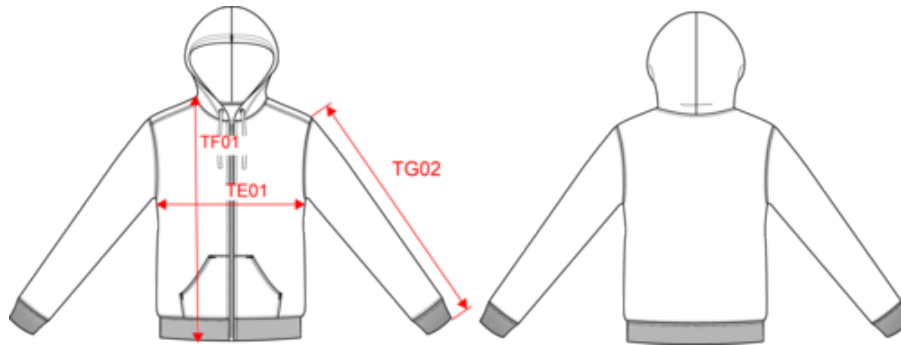

KARIBAN

K466

Men's contrast hooded full zip sweatshirt

- Timeless and ultra-comfortable.
- Made of brushed fleece for optimal comfort.
- Earphone access in kangaroo pocket and at neck.

80% combed cotton/20% polyester (Oxford Grey : 76% combed cotton / 21% polyester / 3% viscose). Brushed fleece. Kangaroo pocket with earphone access. Ribbed cuffs and hem. Lined, contrasting hood with drawstring. Contrast zip fastening.

Men's contrast hooded full zip sweatshirt

Dimensions (cm)

Measurements in cm	XS	S	M	L	XL	XXL	3XL	4XL
TE01 - 1/2 chest width at 1.5cm below armhole	49.00	52.00	55.00	58.00	61.00	64.00	67.00	70.00
TF01 - Total height from HSP	69.00	71.00	73.00	75.00	77.00	79.00	81.00	83.00
TG02 - Long sleeve length	63.00	64.00	65.00	66.00	67.00	68.00	69.00	70.00