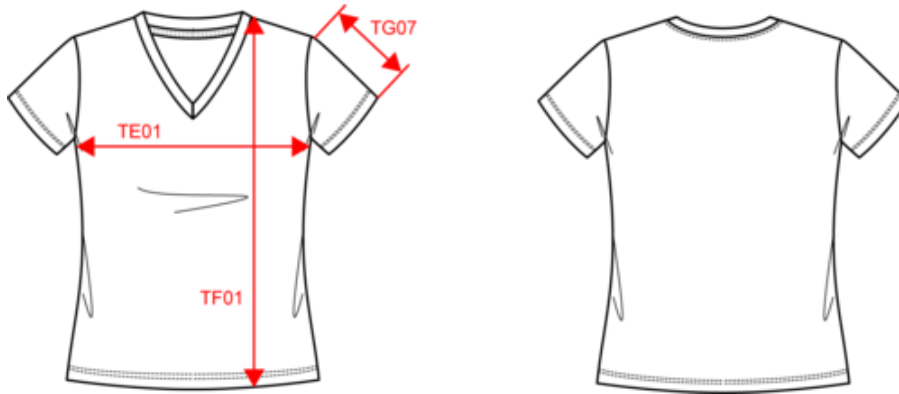

### Dimensions (cm)

Measurements in cm	S	M	L	XL	XXL	3XL
TE01 - 1/2 chest width at 1.5cm below armhole	46.00	49.00	52.00	55.00	58.00	61.00
TF01 - Total height from HSP	62.00	64.00	66.00	68.00	70.00	72.00
TG07 - Short sleeve length	15.00	15.75	16.50	17.25	18.00	18.75