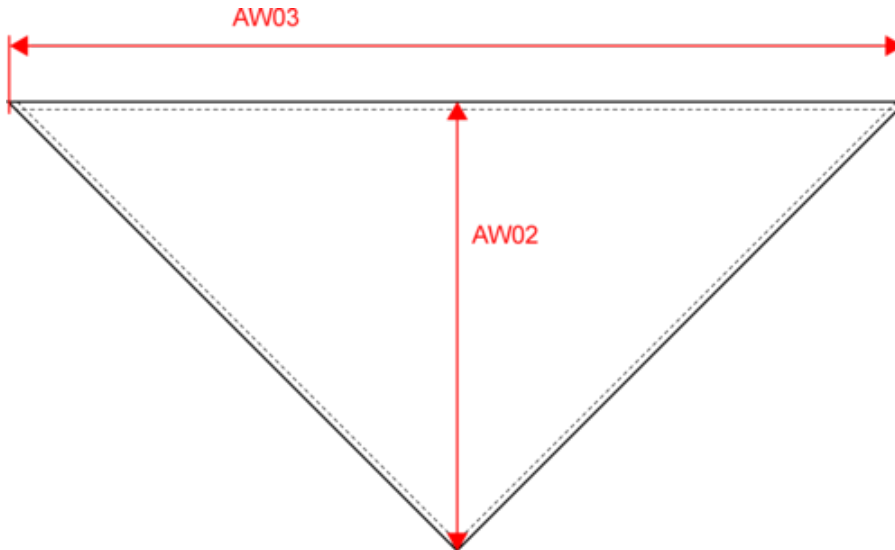

Customs code

KP064

Fiesta - Bandana

Dimensions (cm)

Measurements in cm	One Size
AW02 - Total height	41.50
AW03 - Total width	83.00

KP064

Fiesta - Bandana

Colours information

Logistic  300

Sizes	Width (cm)	Height (cm)	Length (cm)	Net weight (kg)	Gross weight (kg)	Pieces/Box	Pieces/Bundle
One Size	43.00000	13.00000	43.00000	5.80000	6.50000	300	25