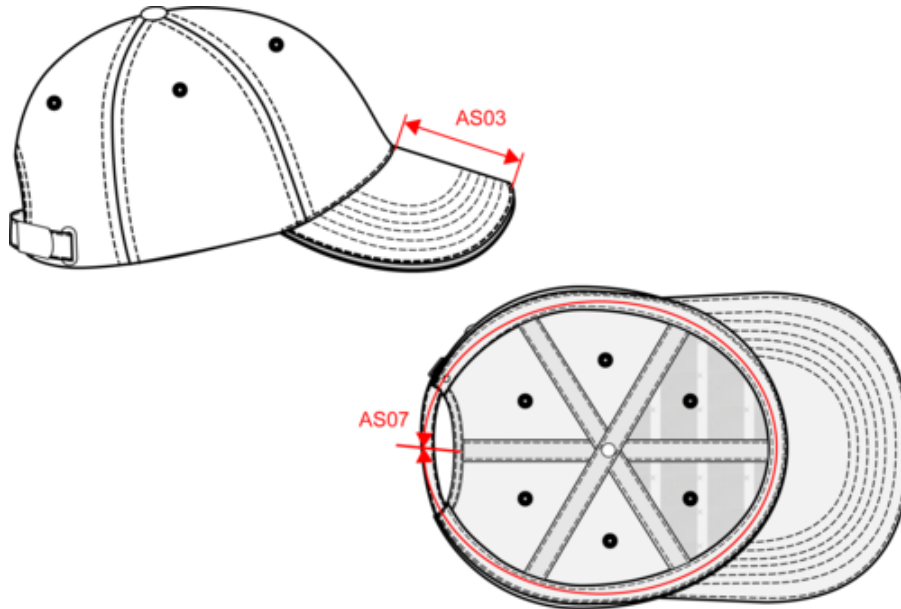

### Dimensions (cm)

Measurements in cm	One Size
AS03 - Visor length on middle	7.00
AS07 - Total circumference	58.00

KP011